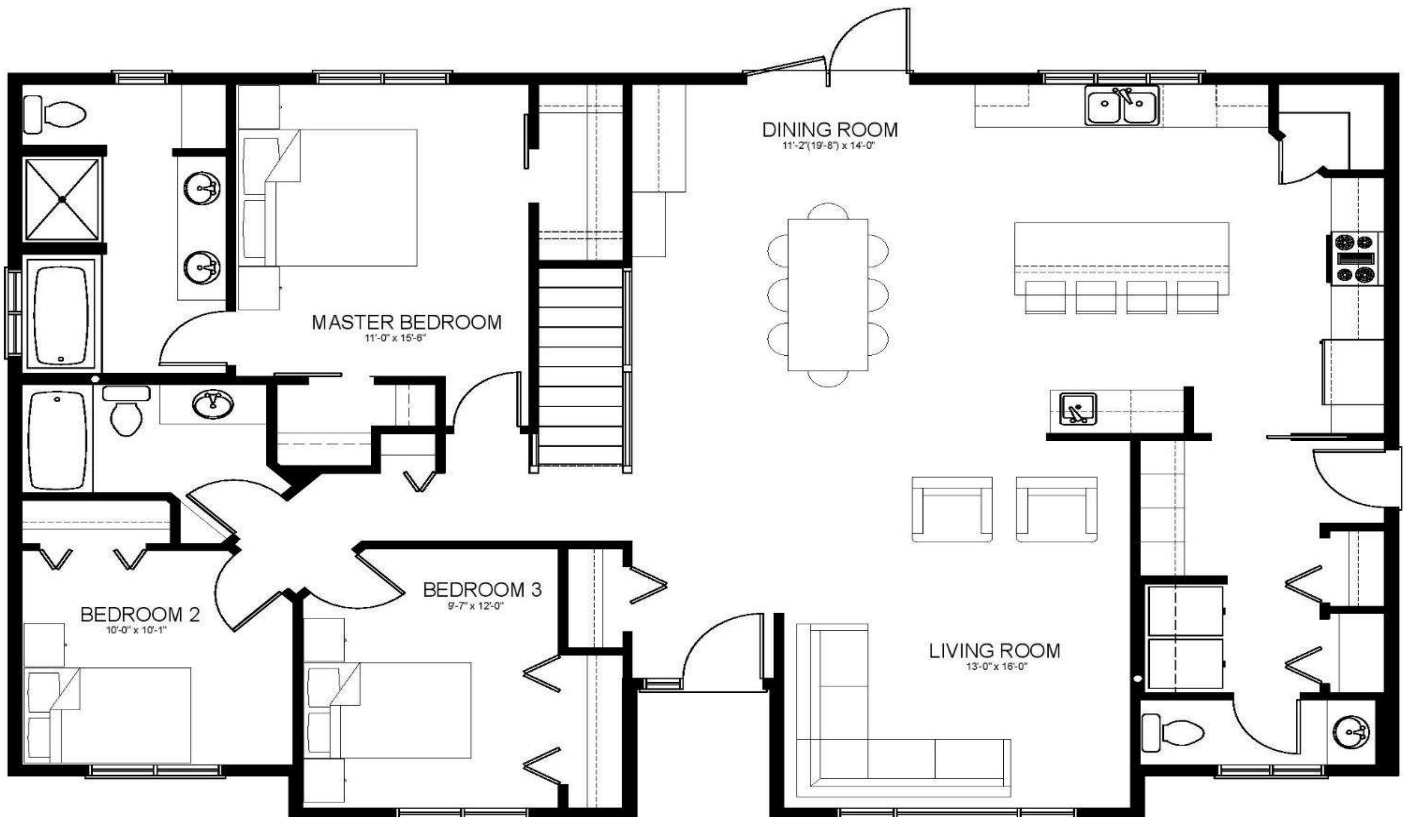

# RADVILLE

**THE RADVILLE | 52' X 34' | 1724 sq.ft. | 3 Bedroom s | 3 Bathroom s |**

HOMES BY EMPIRE | 52520 Range Road 271 Spruce Grove, AB | T7X 3M2 | 587 461 2429 | [www.homesbyempire.ca](http://www.homesbyempire.ca)