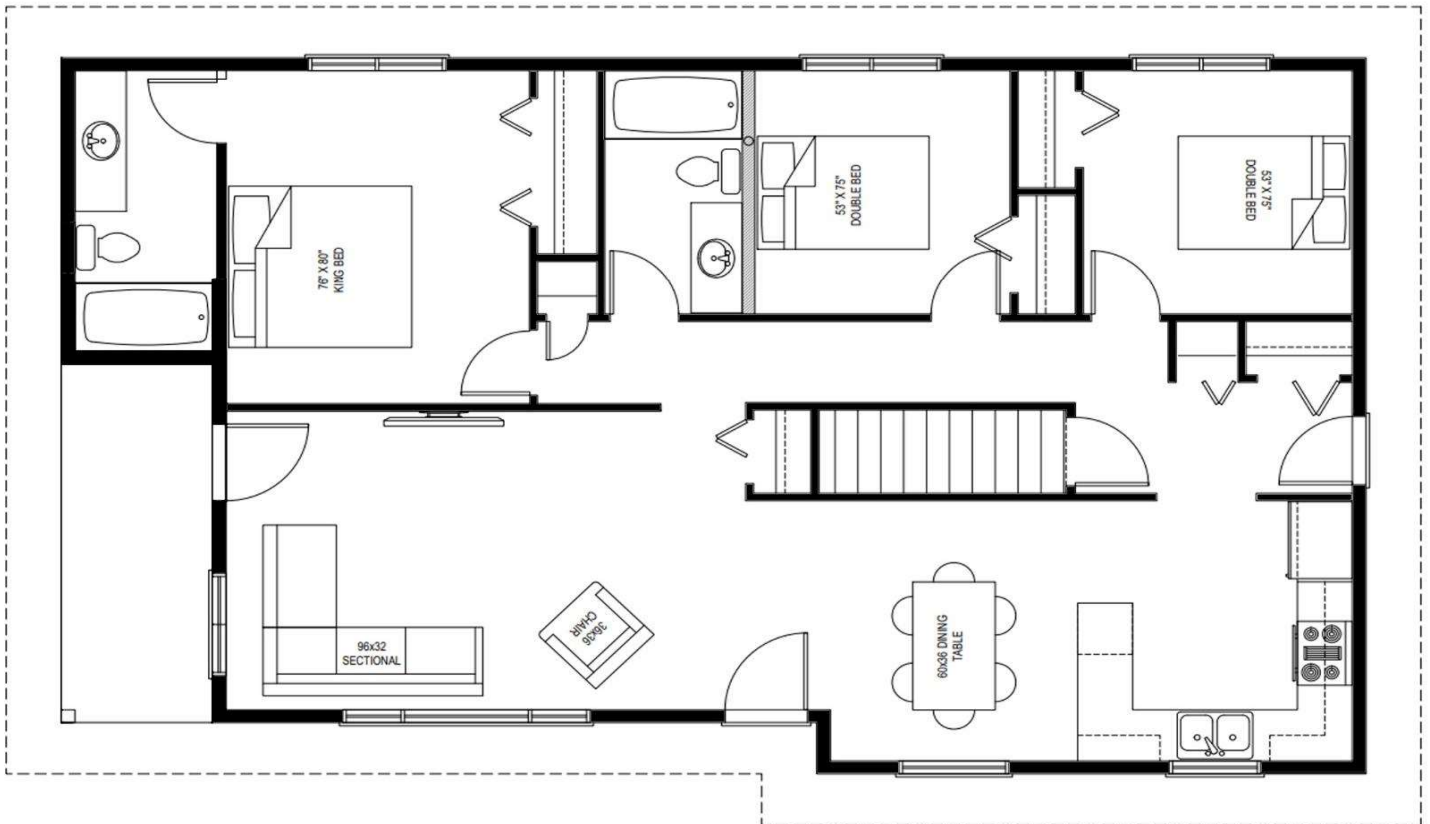

# BATTLEFORD

**THE BATTLEFORD | 47'6" X 28' | 1198 sq.ft. | 3 Bedroom s | 2 Bathroom s |**

HOMES BY EMPIRE | 52520 Range Road 271 Spruce Grove, AB | T7X 3M2 | 587 461 2429 | [www.homesbyempire.ca](http://www.homesbyempire.ca)