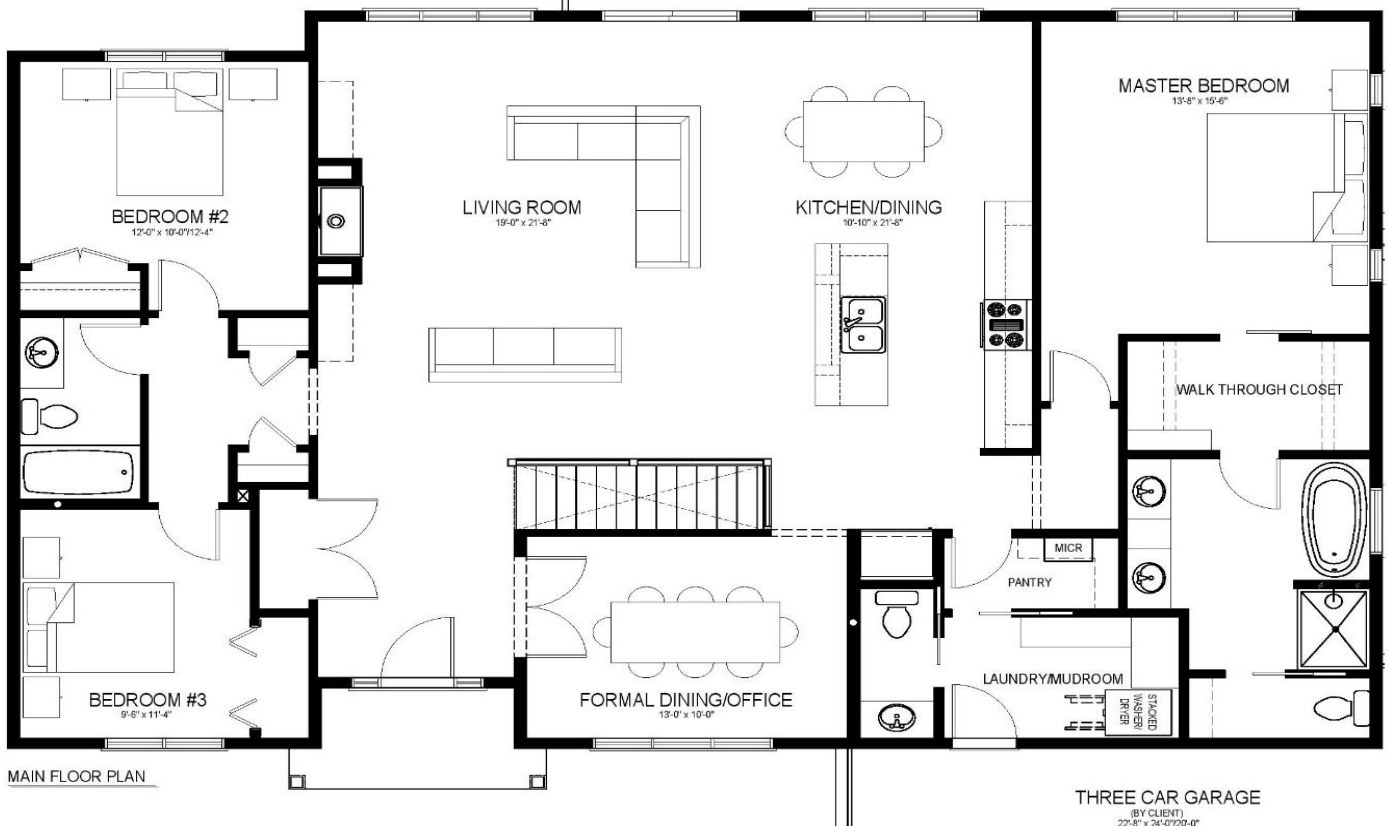

ALAMEDA

THE ALAMEDA | 57' X 36'6" | 2023 sq.ft. | 3 Bedroom s | 3 Bathroom s |

HOMES BY EMPIRE | 52520 Range Road 271 Spruce Grove, AB | T7X 3M2 | 587 461 2429 | www.homesbyempire.ca